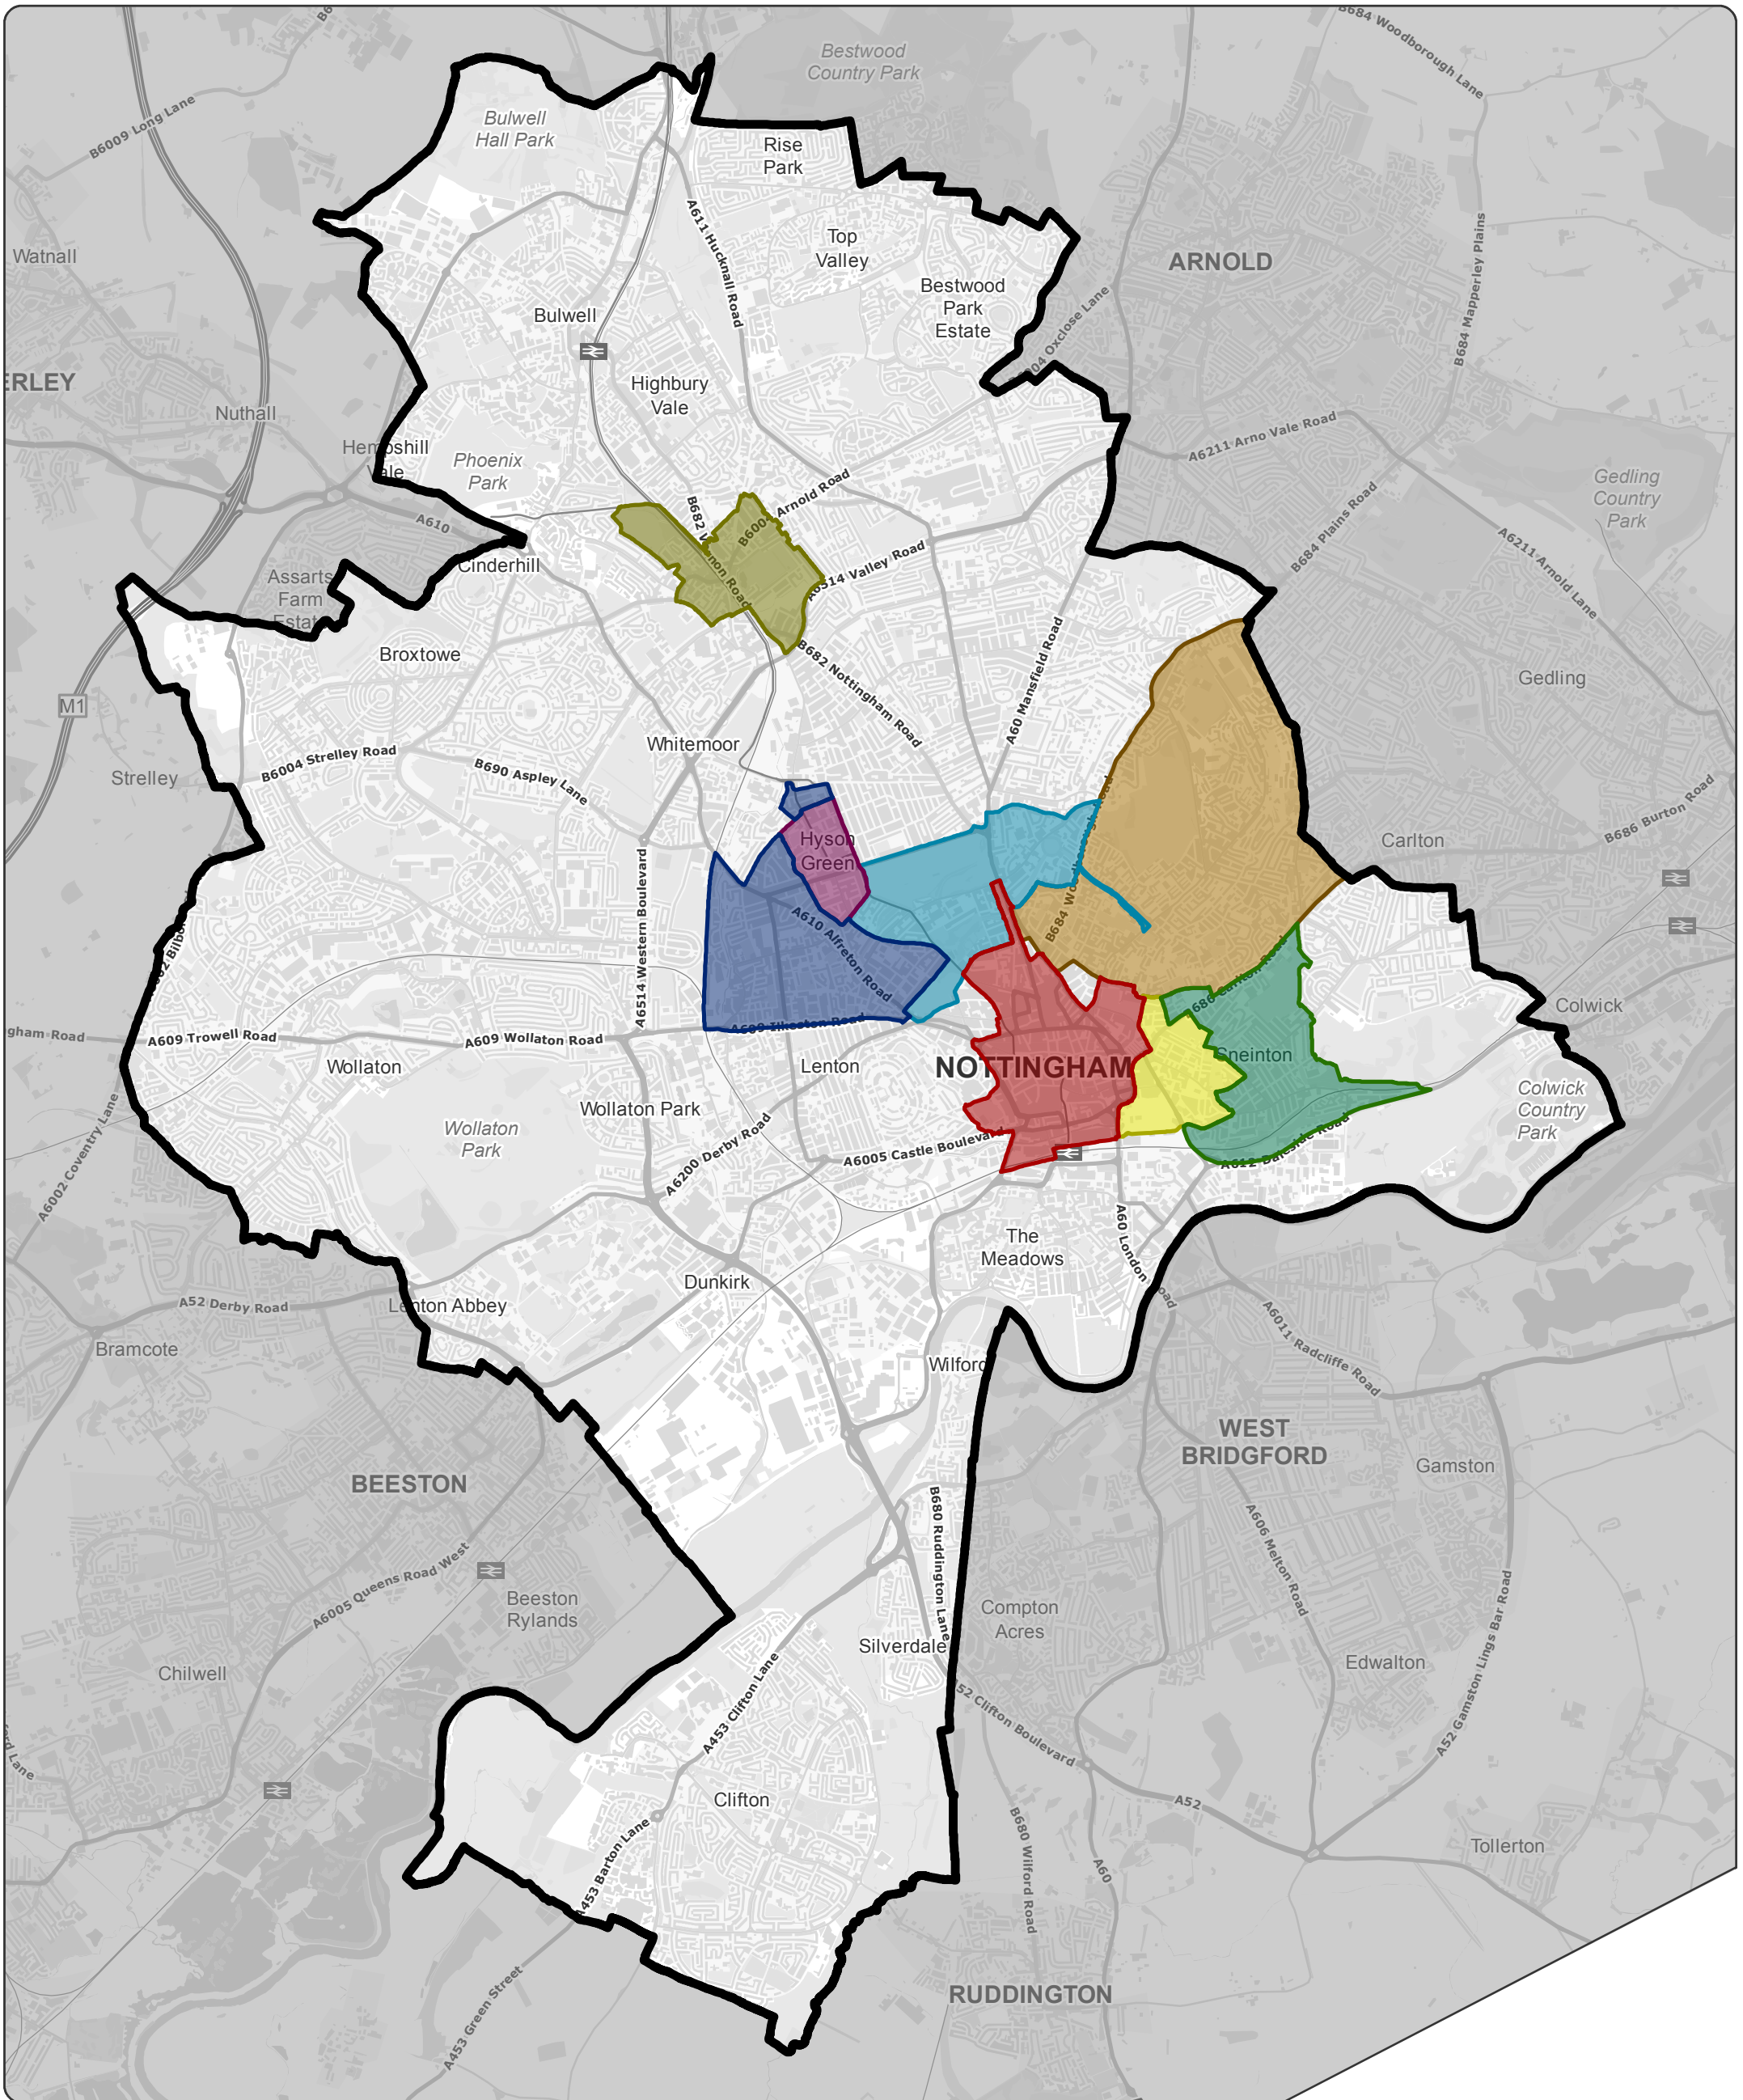

Community Protection

City of Nottingham Designated Public Place Orders (DPPO)

Key

City Wide DPPO

DPPO Areas

- | | |
|-------------|------------|
| Arboretum | Radford |
| Basford | Sneinton |
| City Centre | Sneinton 2 |
| Hyson Green | St Anns |

© Crown copyright and database right 2012. Ordnance Survey Licence number 100019317.
L:\GIS\Projects\Cartography\00708 - DPPO boundaries\Final Outputs\Illustrator\All DPPO A3.eps PLW GIS 17/10/2013