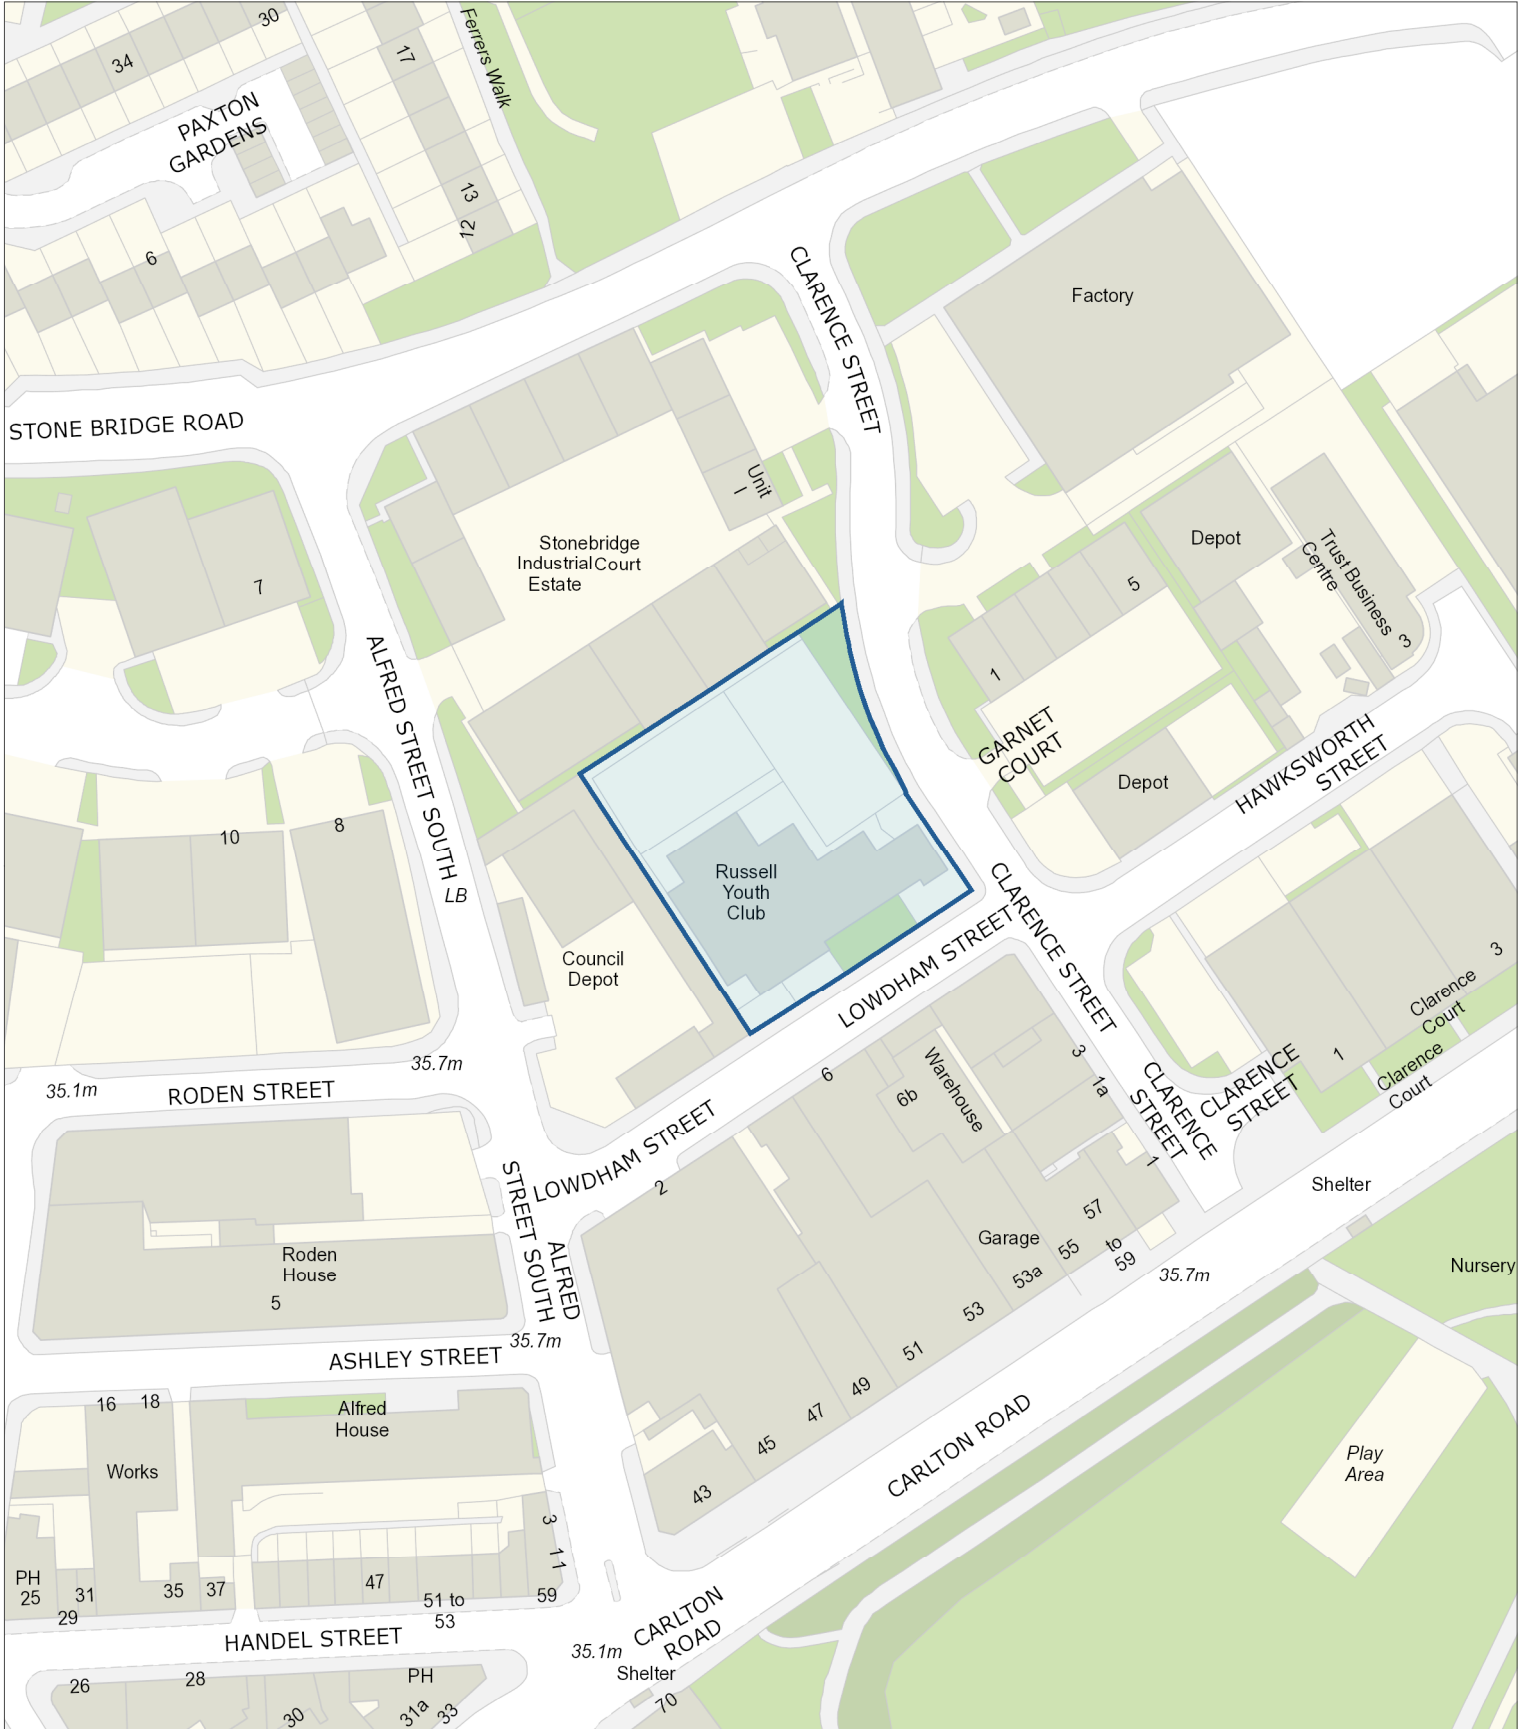

NOMAD printed map

© Crown copyright and database right 2019. Ordnance Survey Licence number 100019317. NOMAD print generated by a NOMAD user on 21/08/2019.
 THIS MAP IS UNSUITABLE FOR PUBLICATION: contact gi@nottinghamcity.gov.uk (ext. 64341) for high quality maps.
 Copyright Nottingham City Council

0 0.025 0.05 km

Key

City Boundary

Description

No description provided

Nottingham
City Council