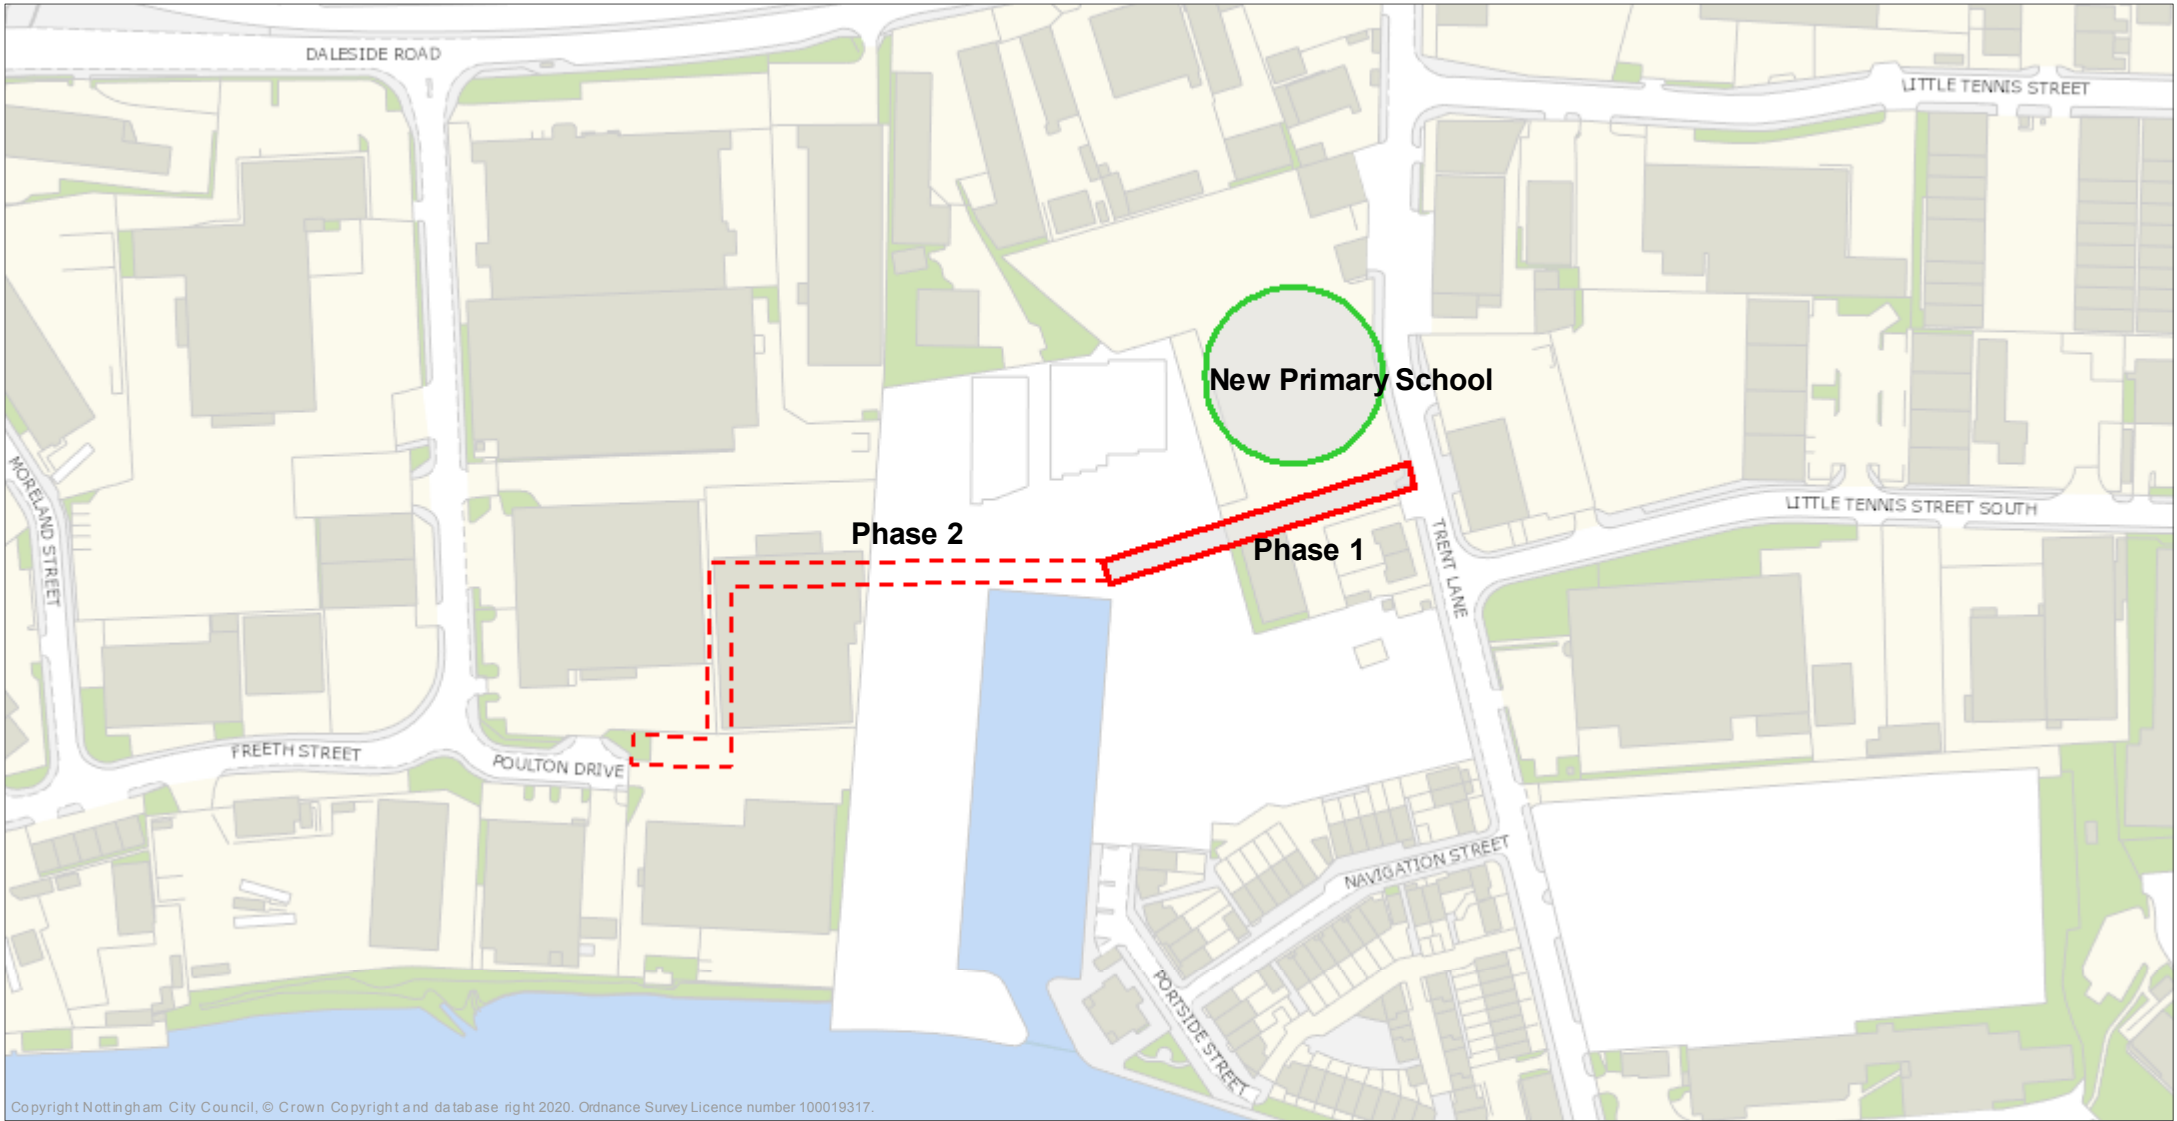

Kilpin Way

Copyright Nottingham City Council, © Crown Copyright and database right 2020. Ordnance Survey Licence number 100019317.

© Crown copyright and database right 2021. Ordnance Survey Licence number 100019317. Aerial photography © Getmapping Plc and Bluesky International Limited 2019. NOMAD print generated by a NOMAD user on 22/04/2021. THIS MAP IS UNSUITABLE FOR PUBLICATION: contact gi@nottinghamcity.gov.uk (ext. 64341) for high quality maps.

Key
 City Boundary

Description
No description provided