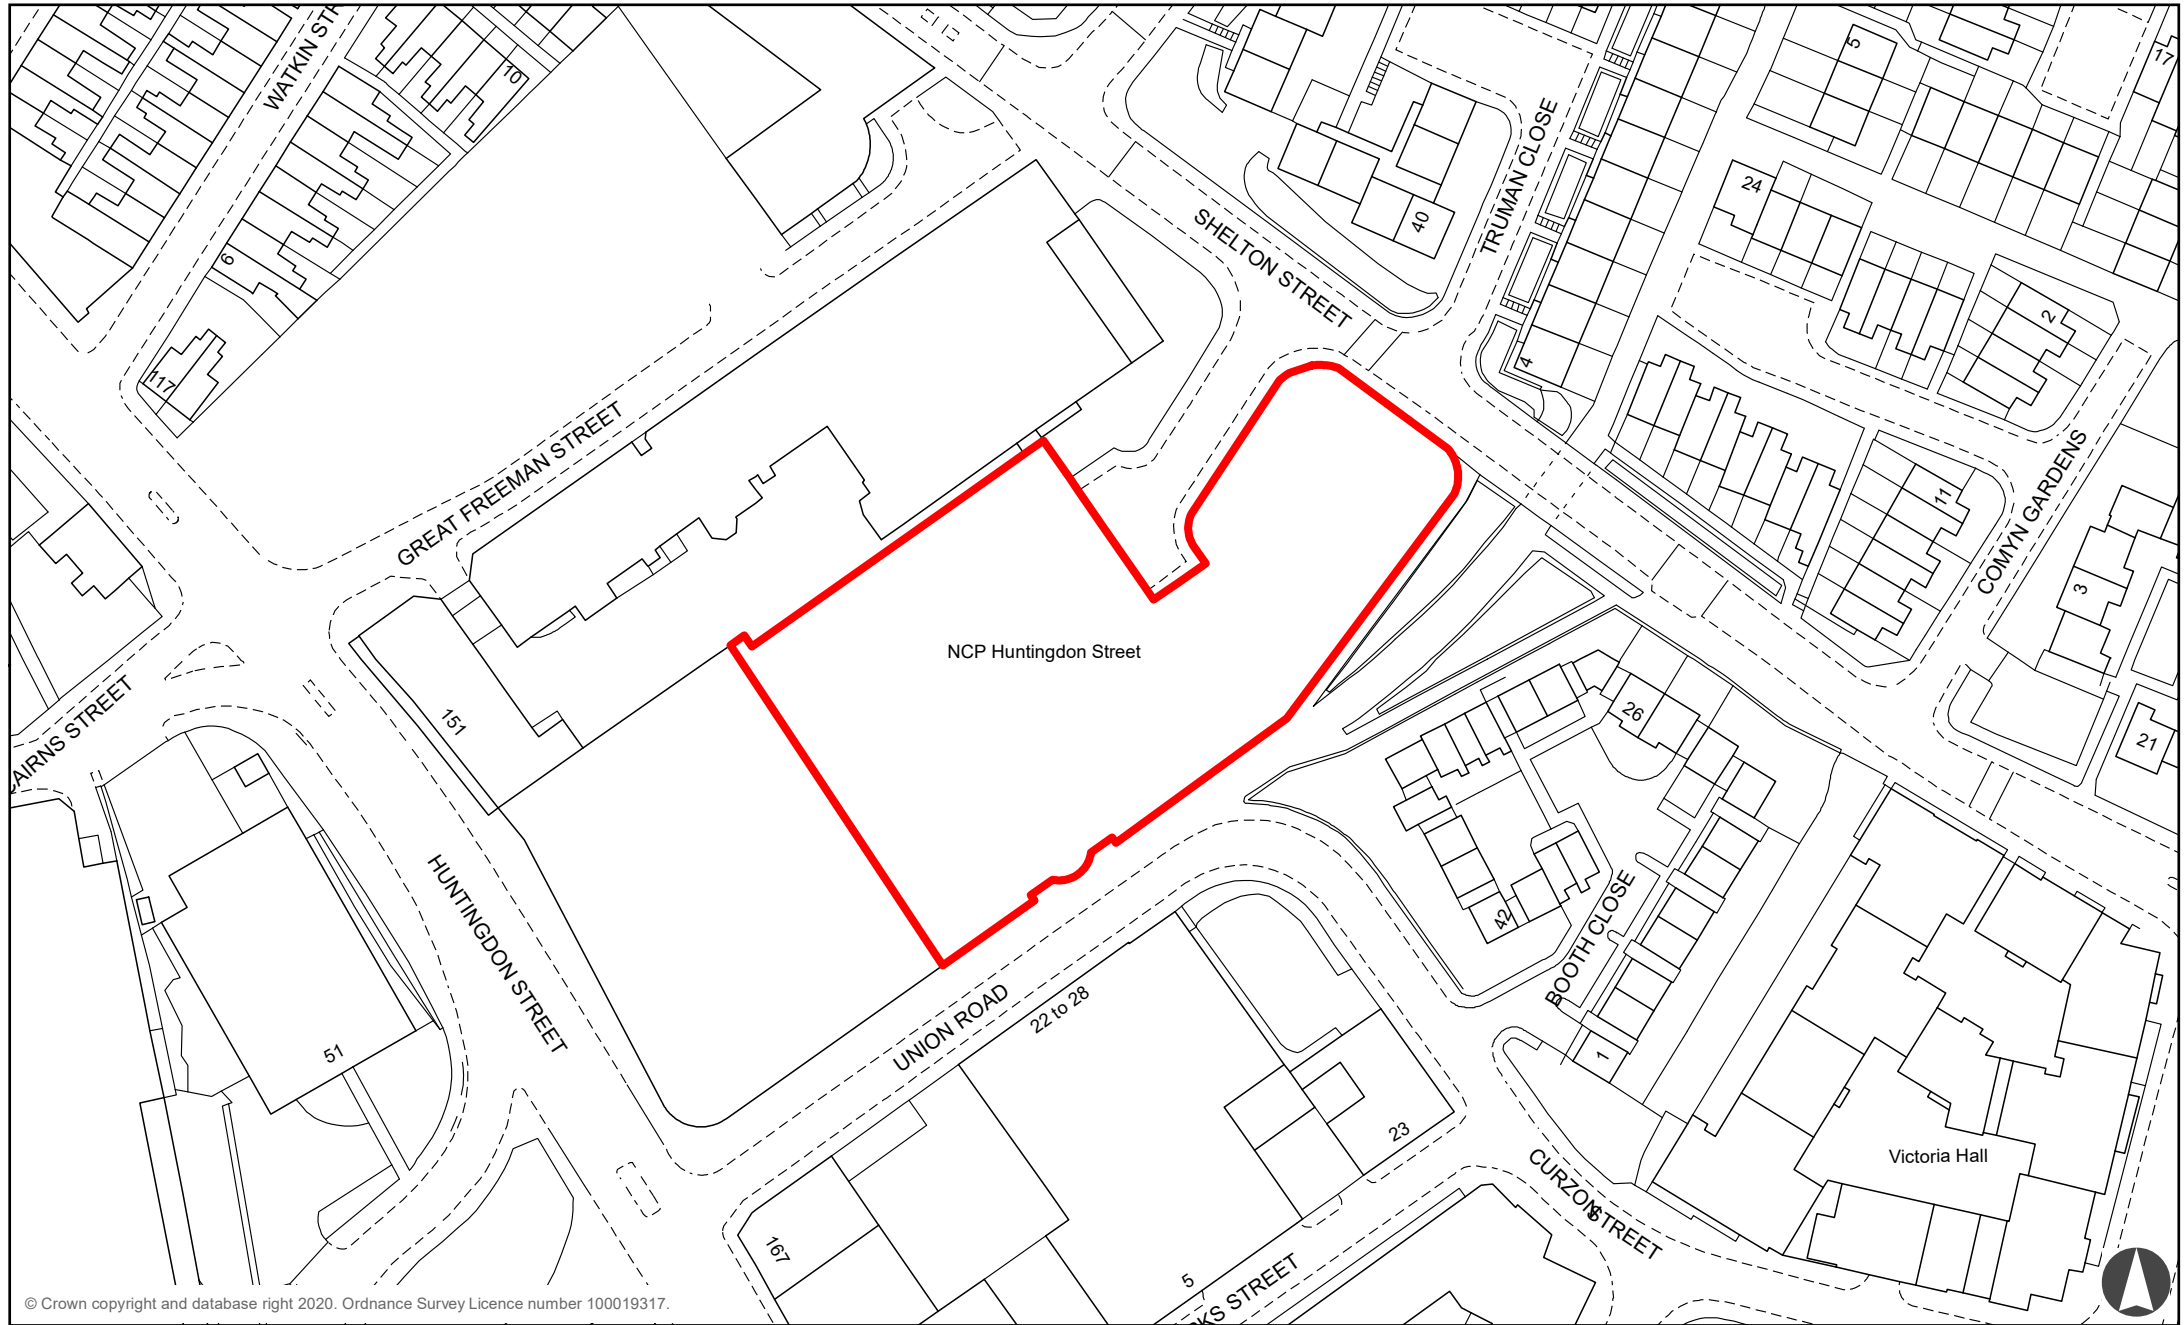

# NCP Huntingdon Street

© Crown copyright and database right 2020. Ordnance Survey Licence number 100019317.

 Car Park Boundary

Scale: 1:1,250