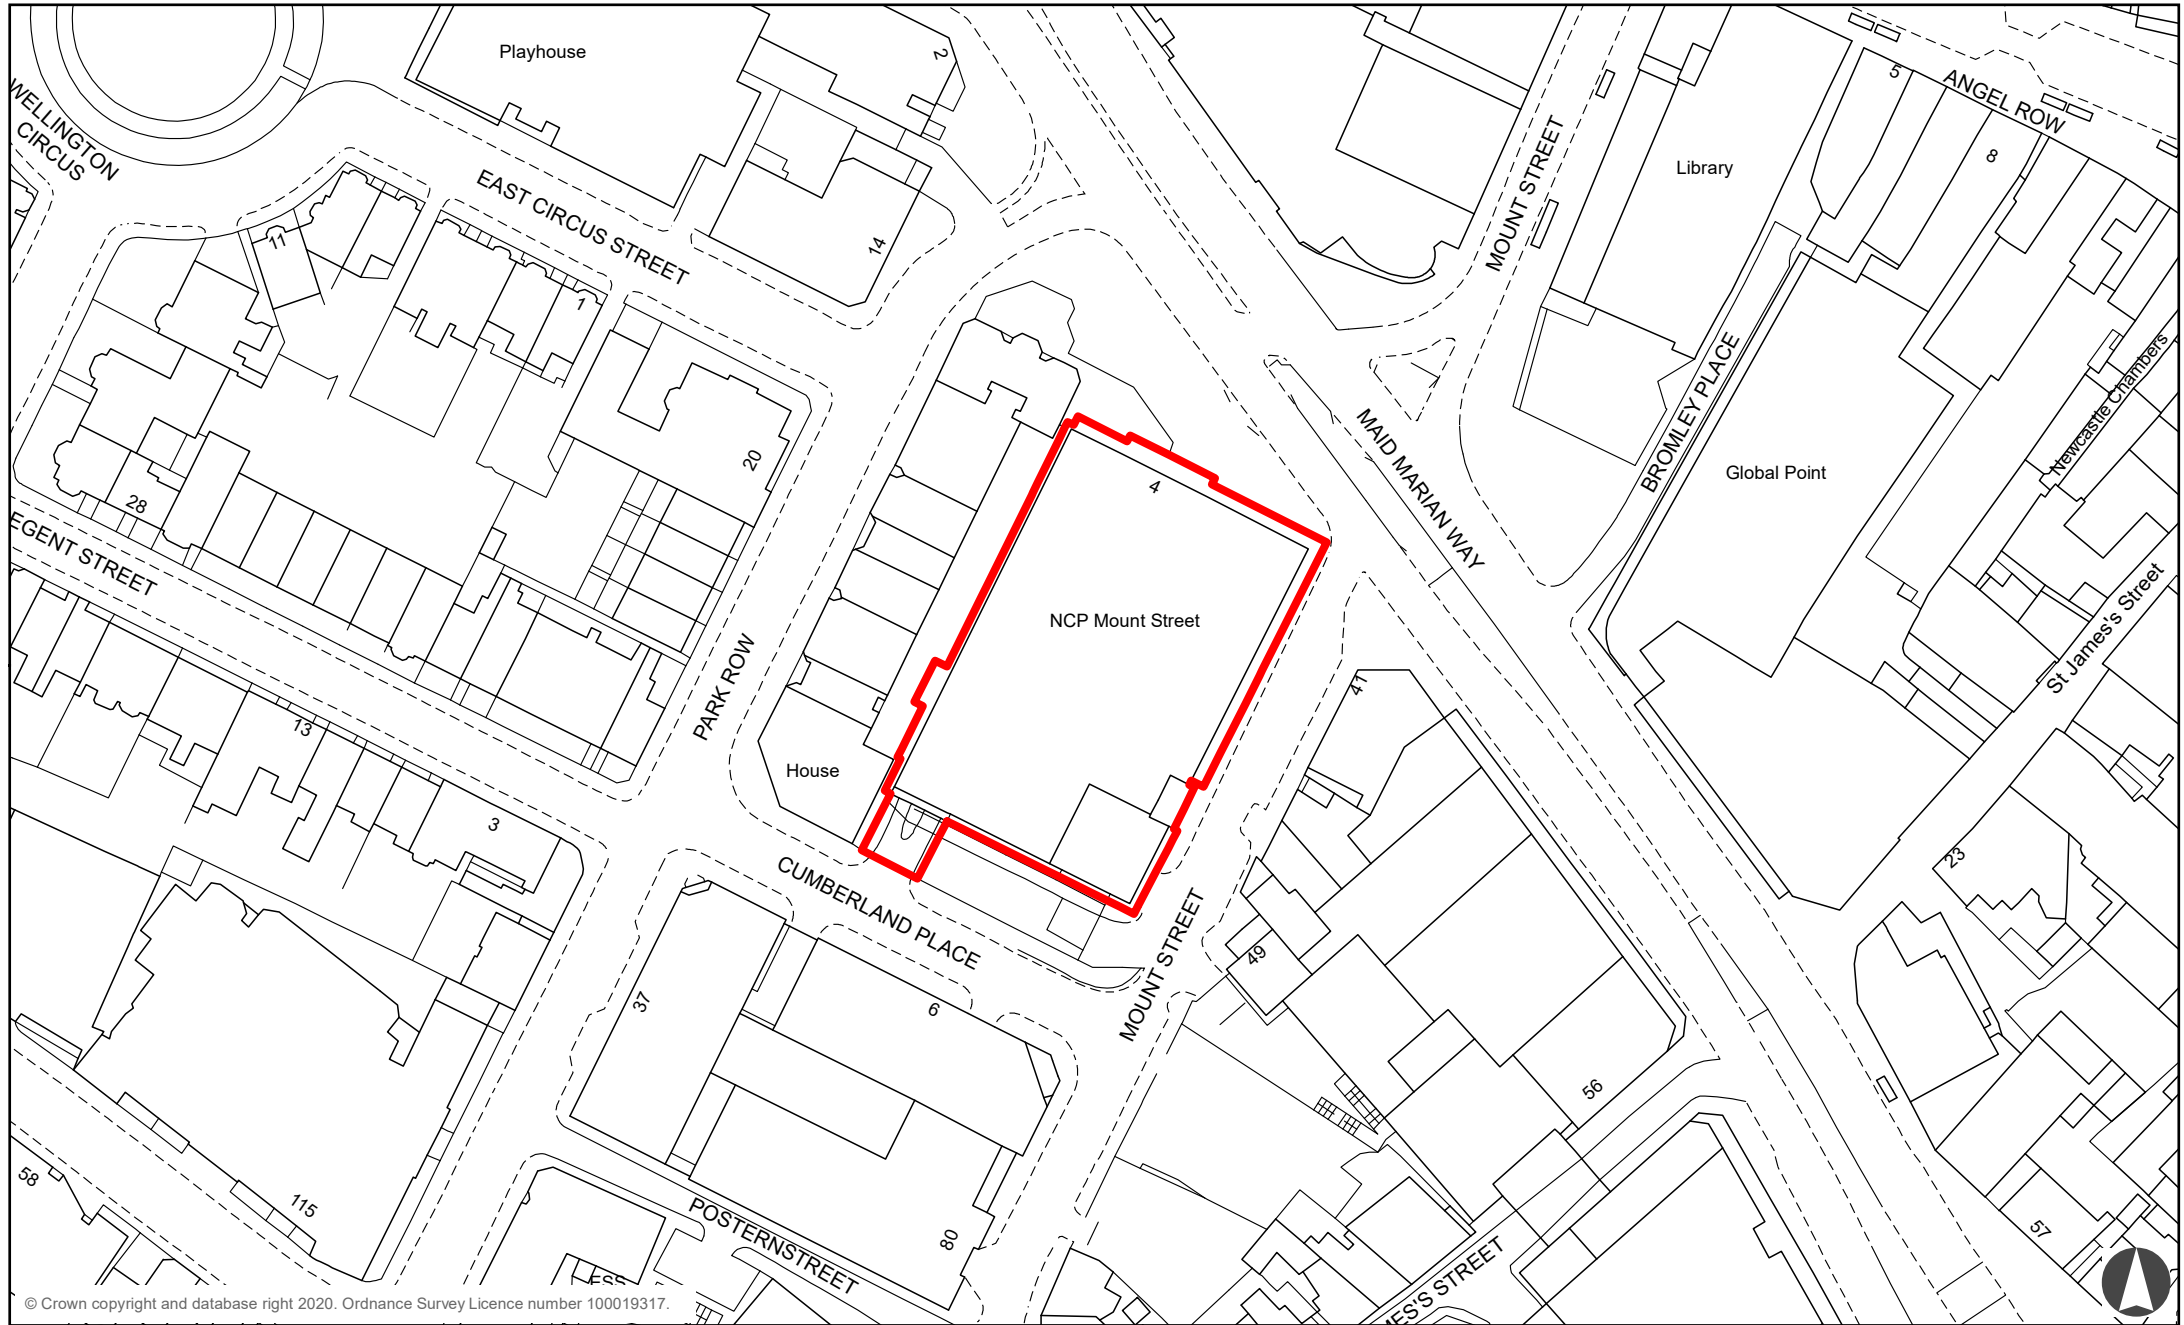

NCP Mount Street

© Crown copyright and database right 2020. Ordnance Survey Licence number 100019317.

 Car Park Boundary

Scale: 1:1,250