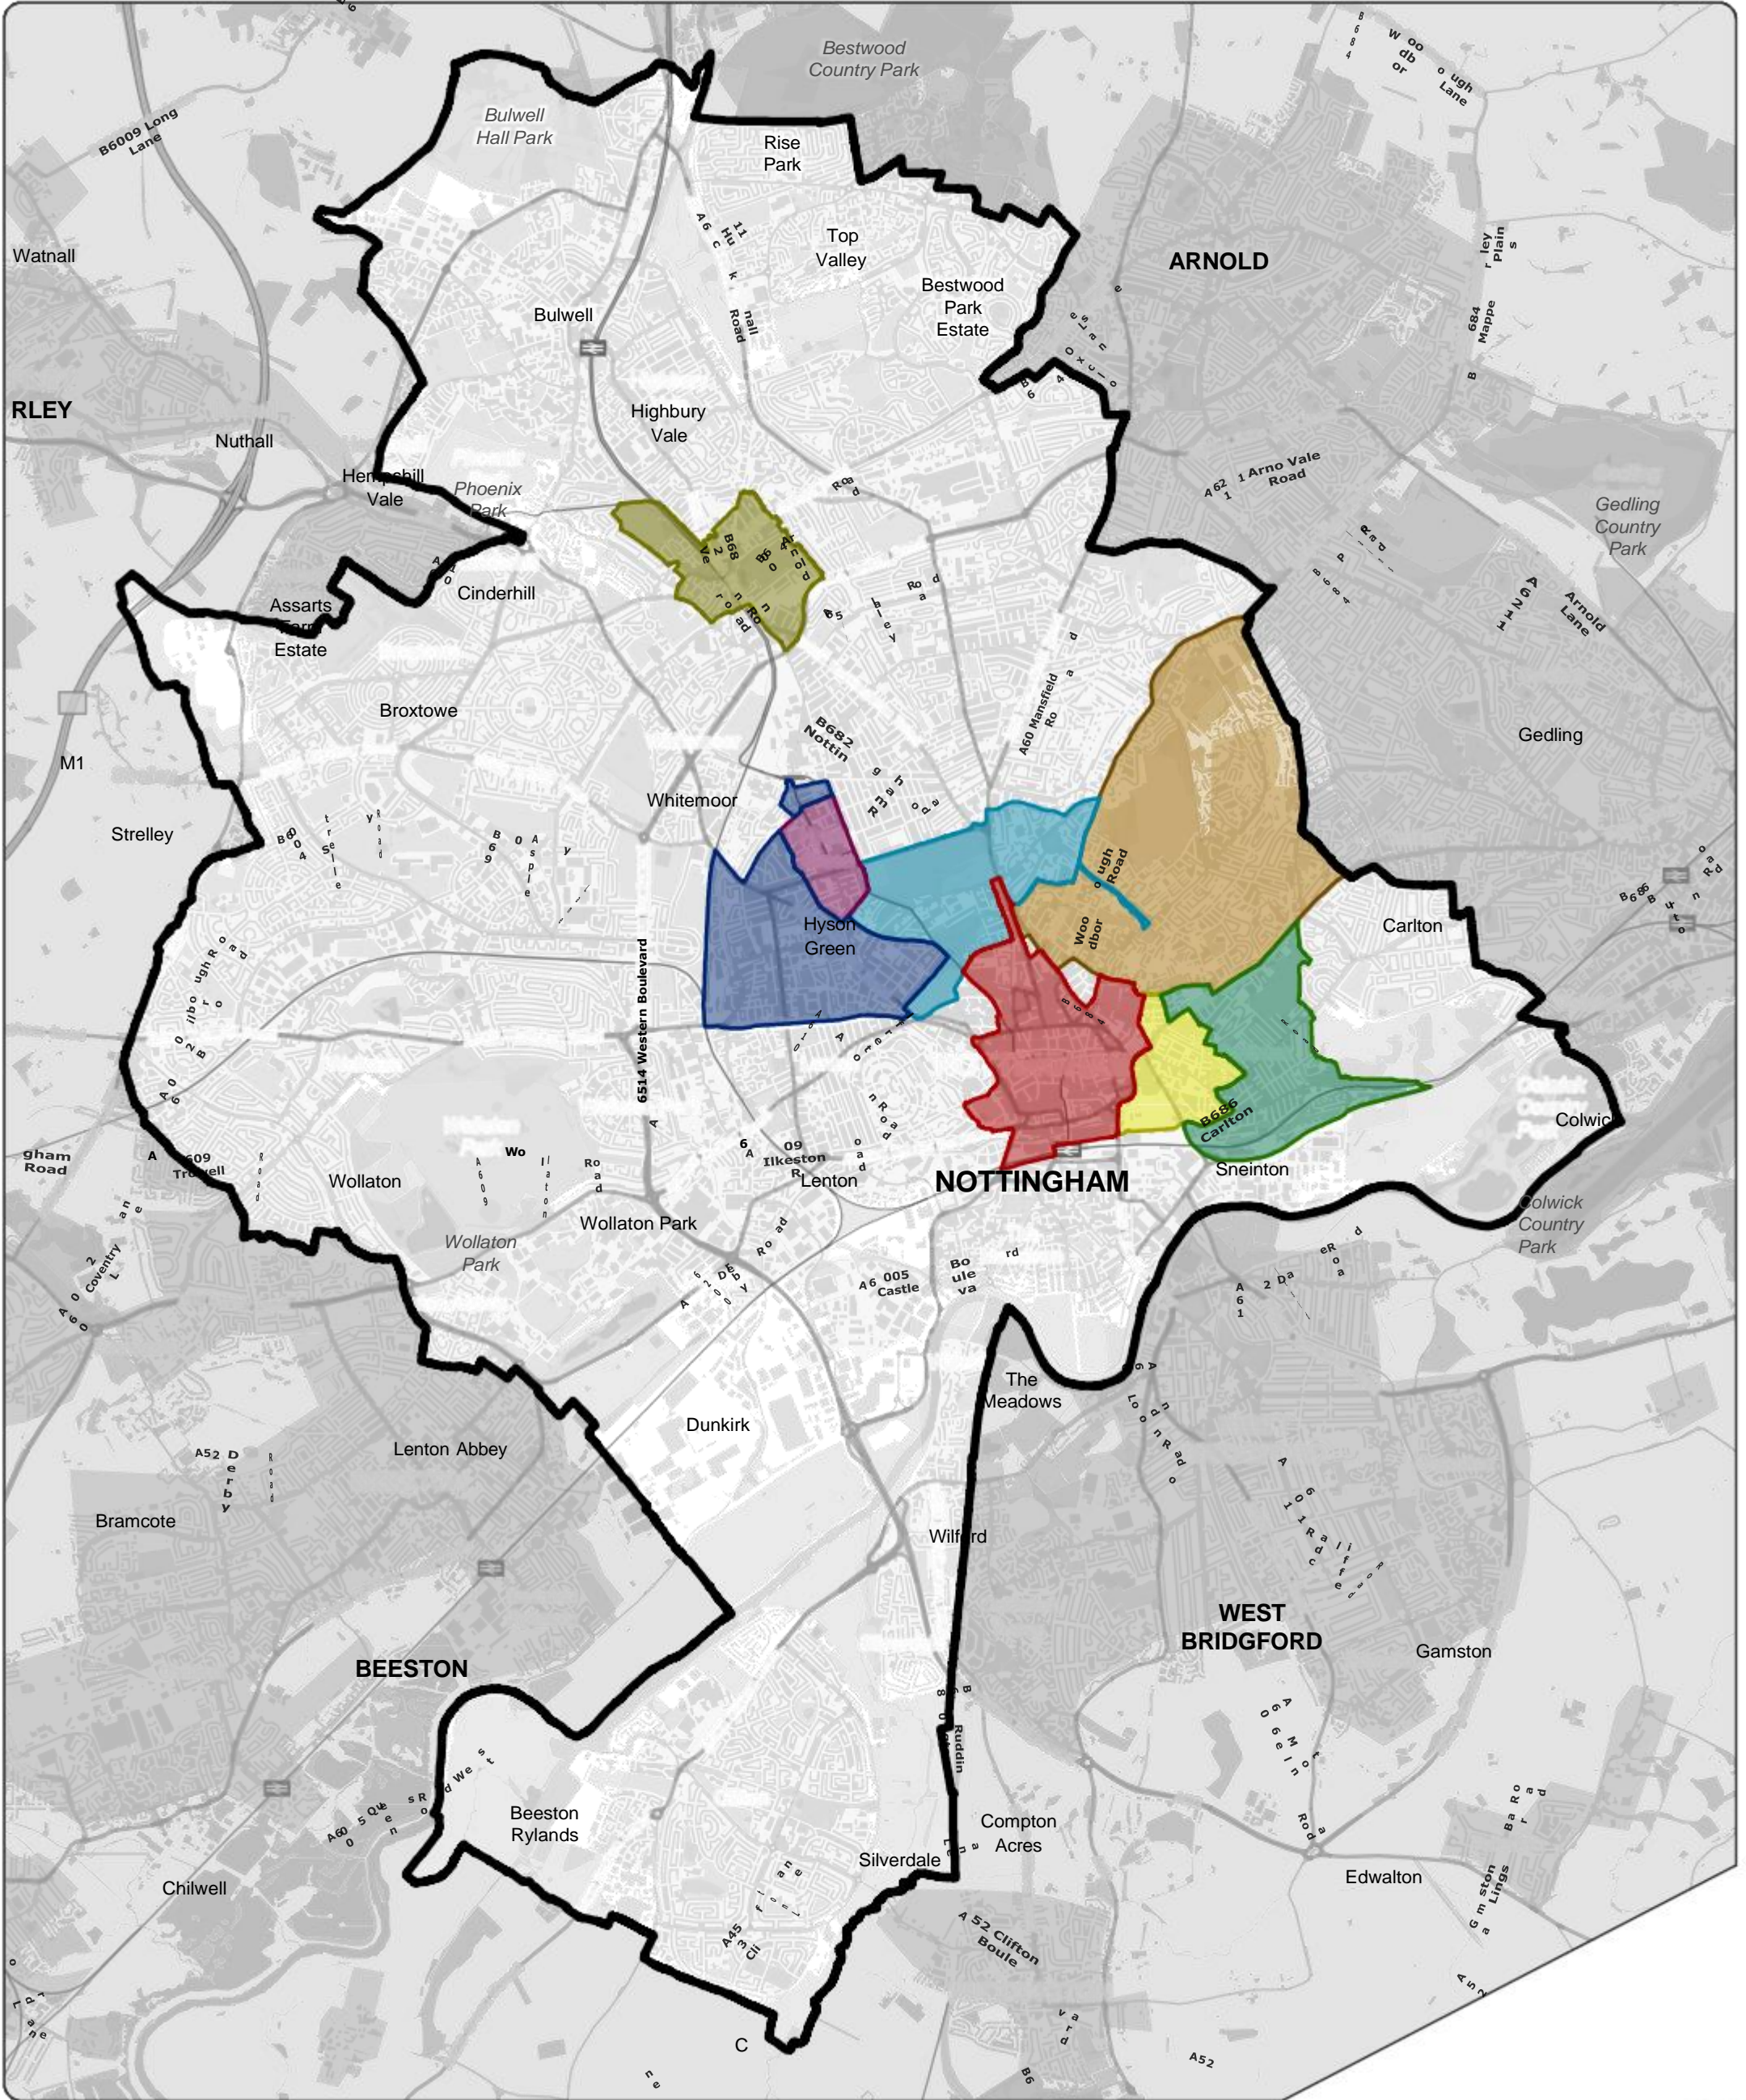

Community Protection

City of Nottingham Public Spaces Protection Order (PSPO)

Key

City Wide PSPO

PSPO Areas

- | | |
|-------------|------------|
| Arboretum | Radford |
| Basford | Sneinton |
| City Centre | Sneinton 2 |
| Hyson Green | St Anns |

© Crown copyright and database right 2012. Ordnance Survey Licence number 100019317.
L:\GIS\Projects\Cartography\00708 - DPPO boundaries\Final Outputs\Illustrator\All DPPO A3.eps PLW GIS 17/10/2013

0 420 840 1680
Meters