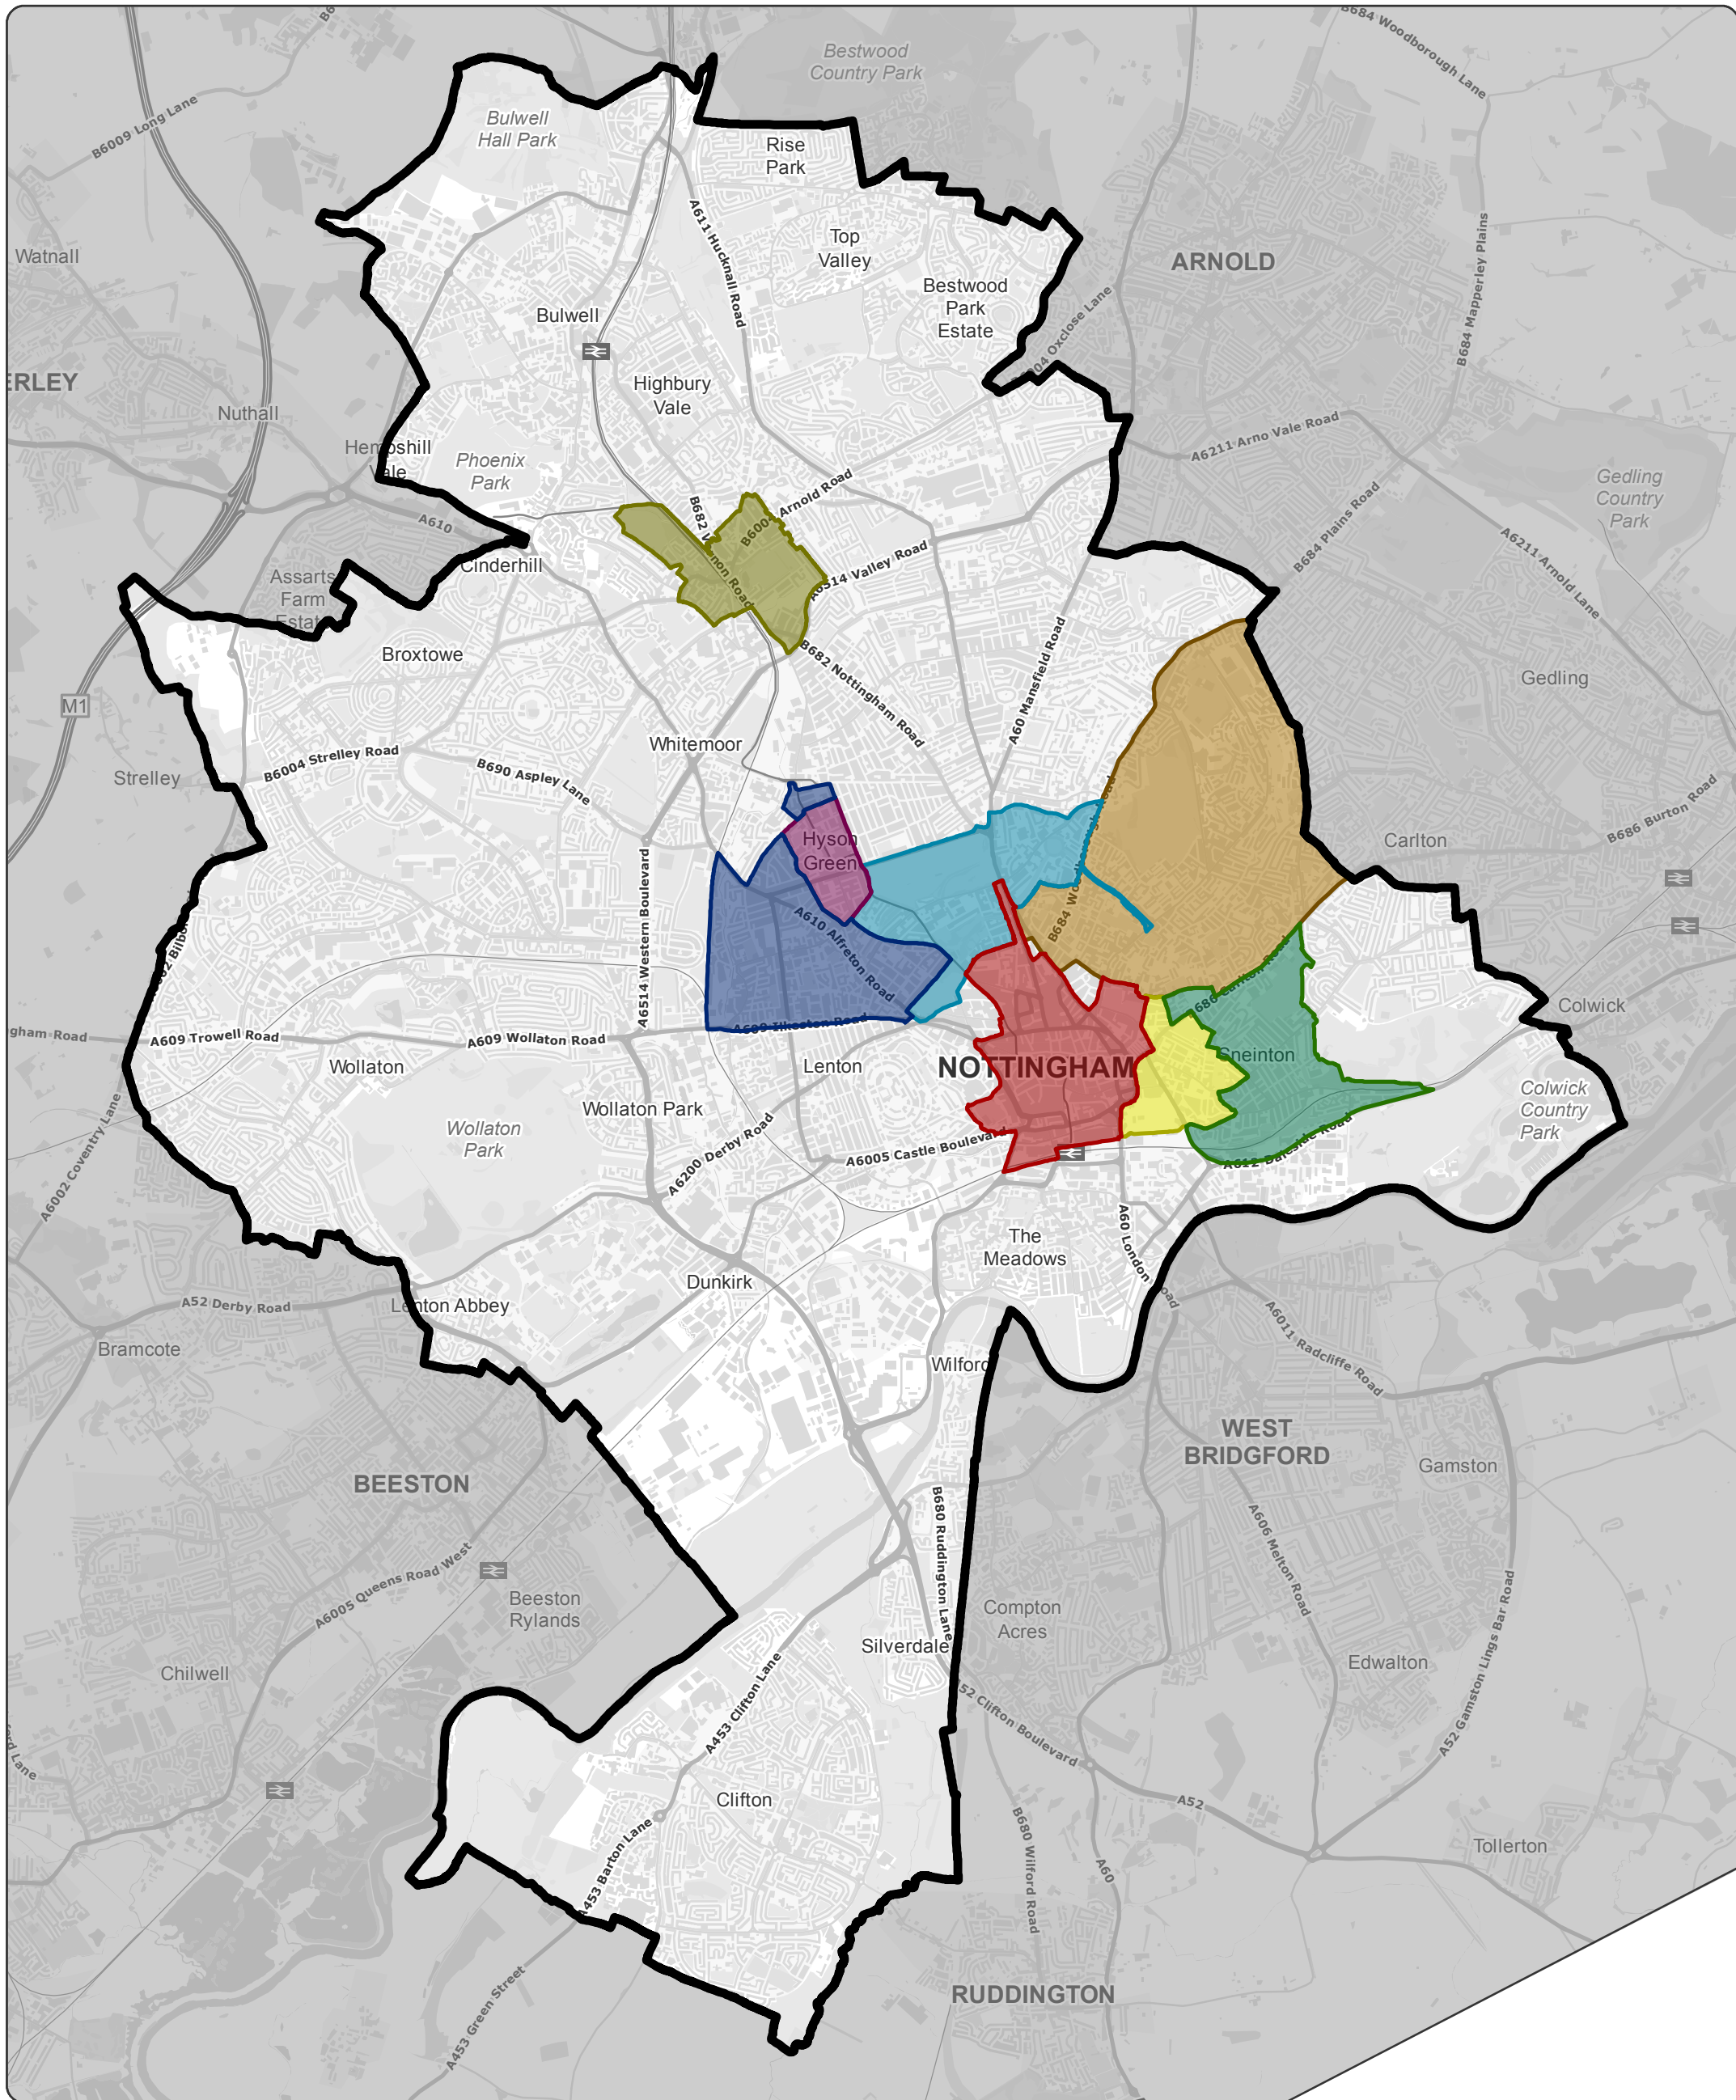

Community Protection

City of Nottingham Designated Public Place Orders (DPPO)

Key

City Wide DPPO

DPPO Areas

Arboretum

Basford

City Centre

Hyson Green

Radford

Sneinton

Sneinton 2

St Anns

© Crown copyright and database right 2012. Ordnance Survey Licence number 100019317.
L:\GIS\Projects\Cartography\00708 - DPPO boundaries\Final Outputs\Illustrator\All DPPO A3.eps PLW GIS 17/10/2013