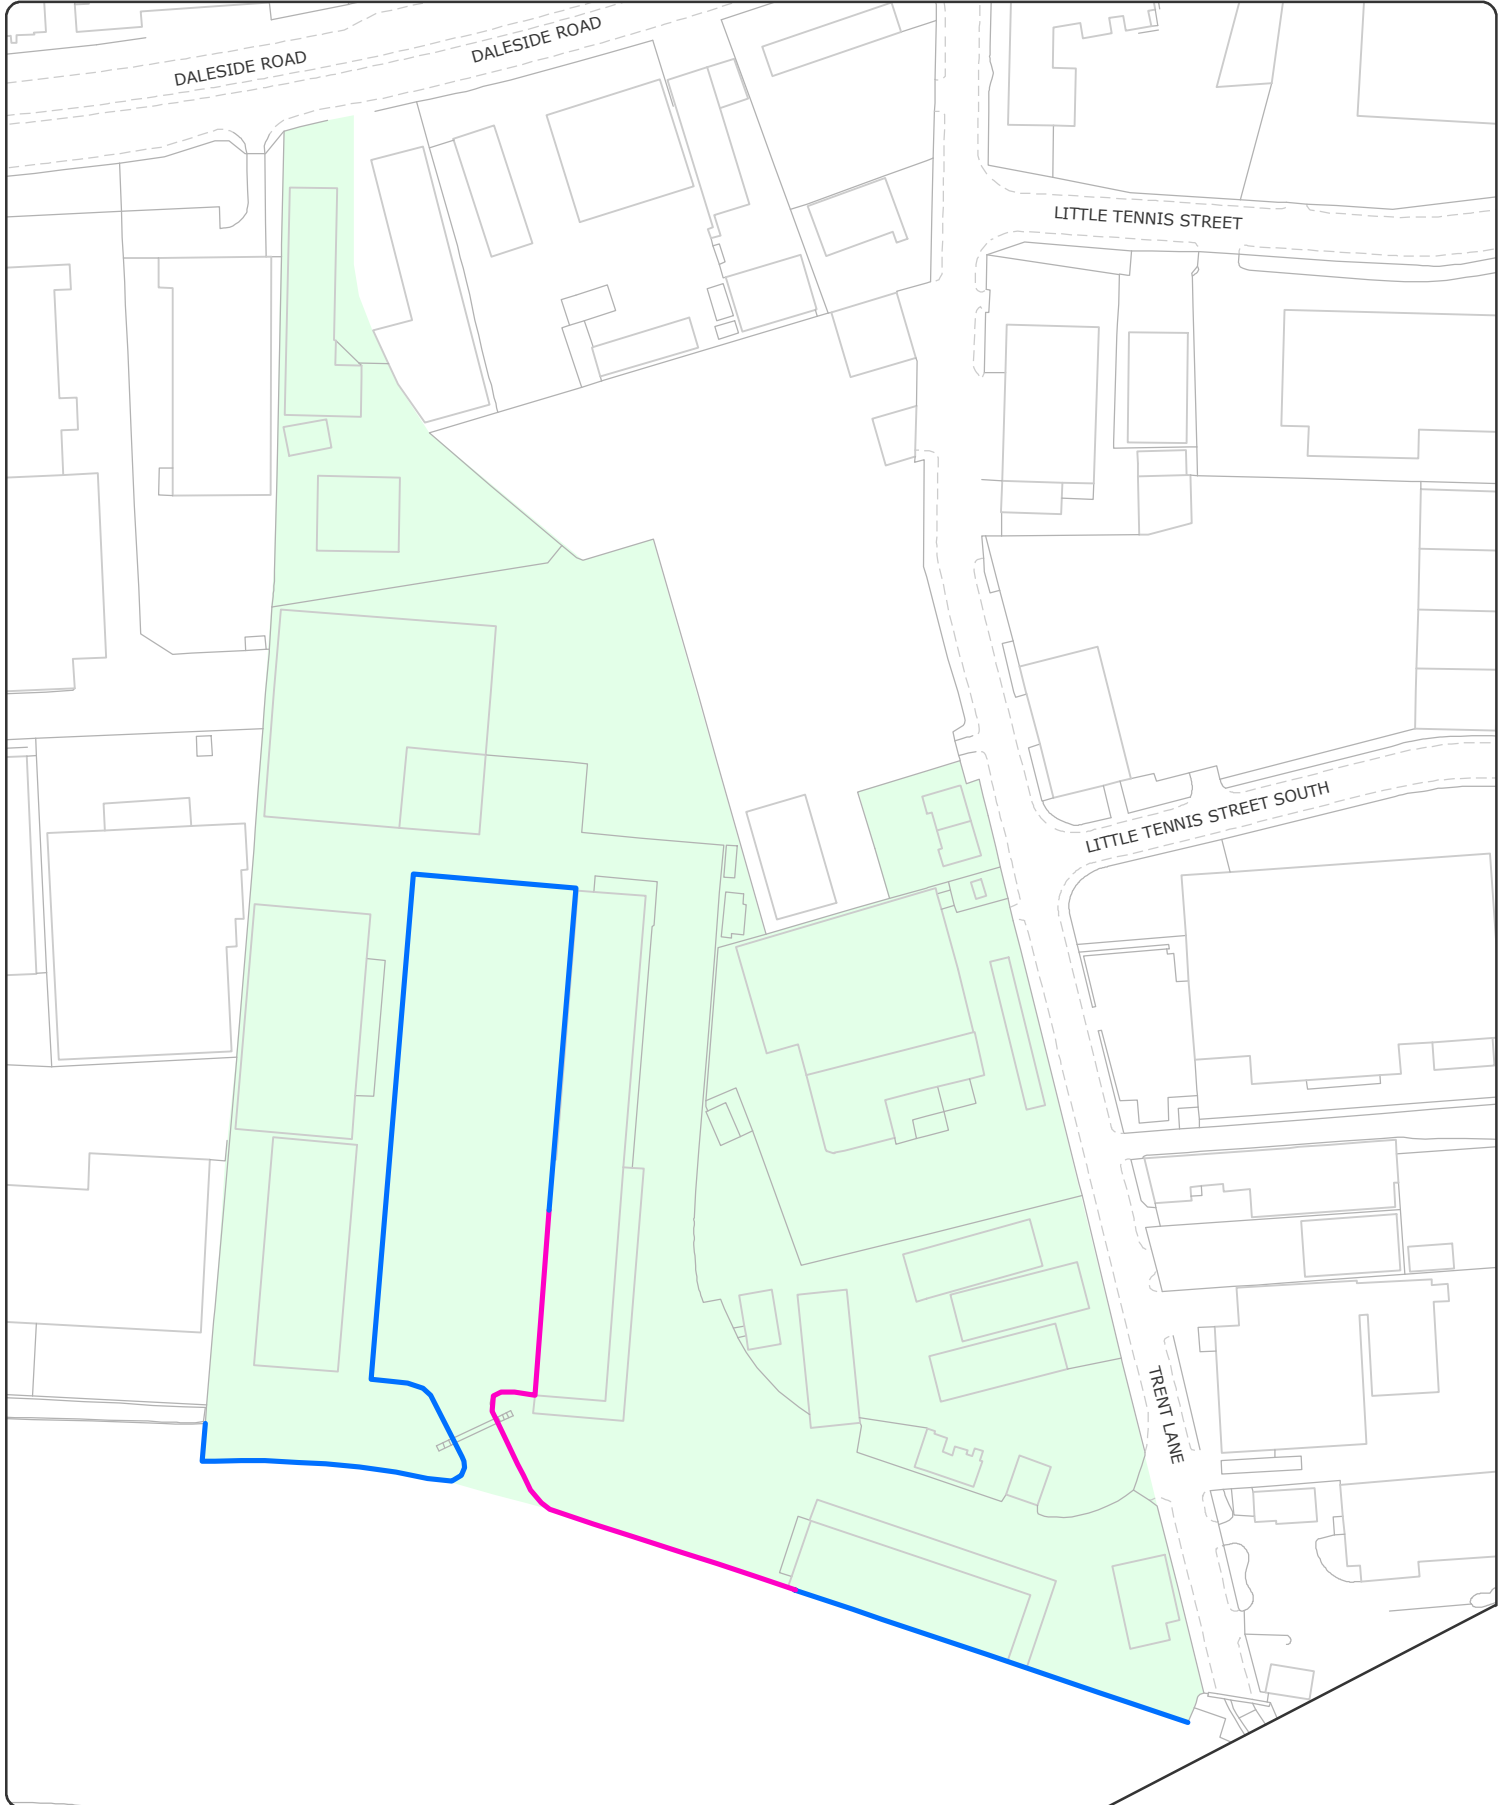

# Trent Basin Wall Ownership

## Key

 Trent Basin development site

Wall ownership:

 Blueprint

 NCC

© Crown copyright and database right 2015. Ordnance Survey Licence number 100019317.  
H:\Users\Housing\Strategy\Kmorgan\JV\20150331 Trent Basin Walls.mxd KM Regeneration Team 31/03/2015

0 10 20 40  
Meters