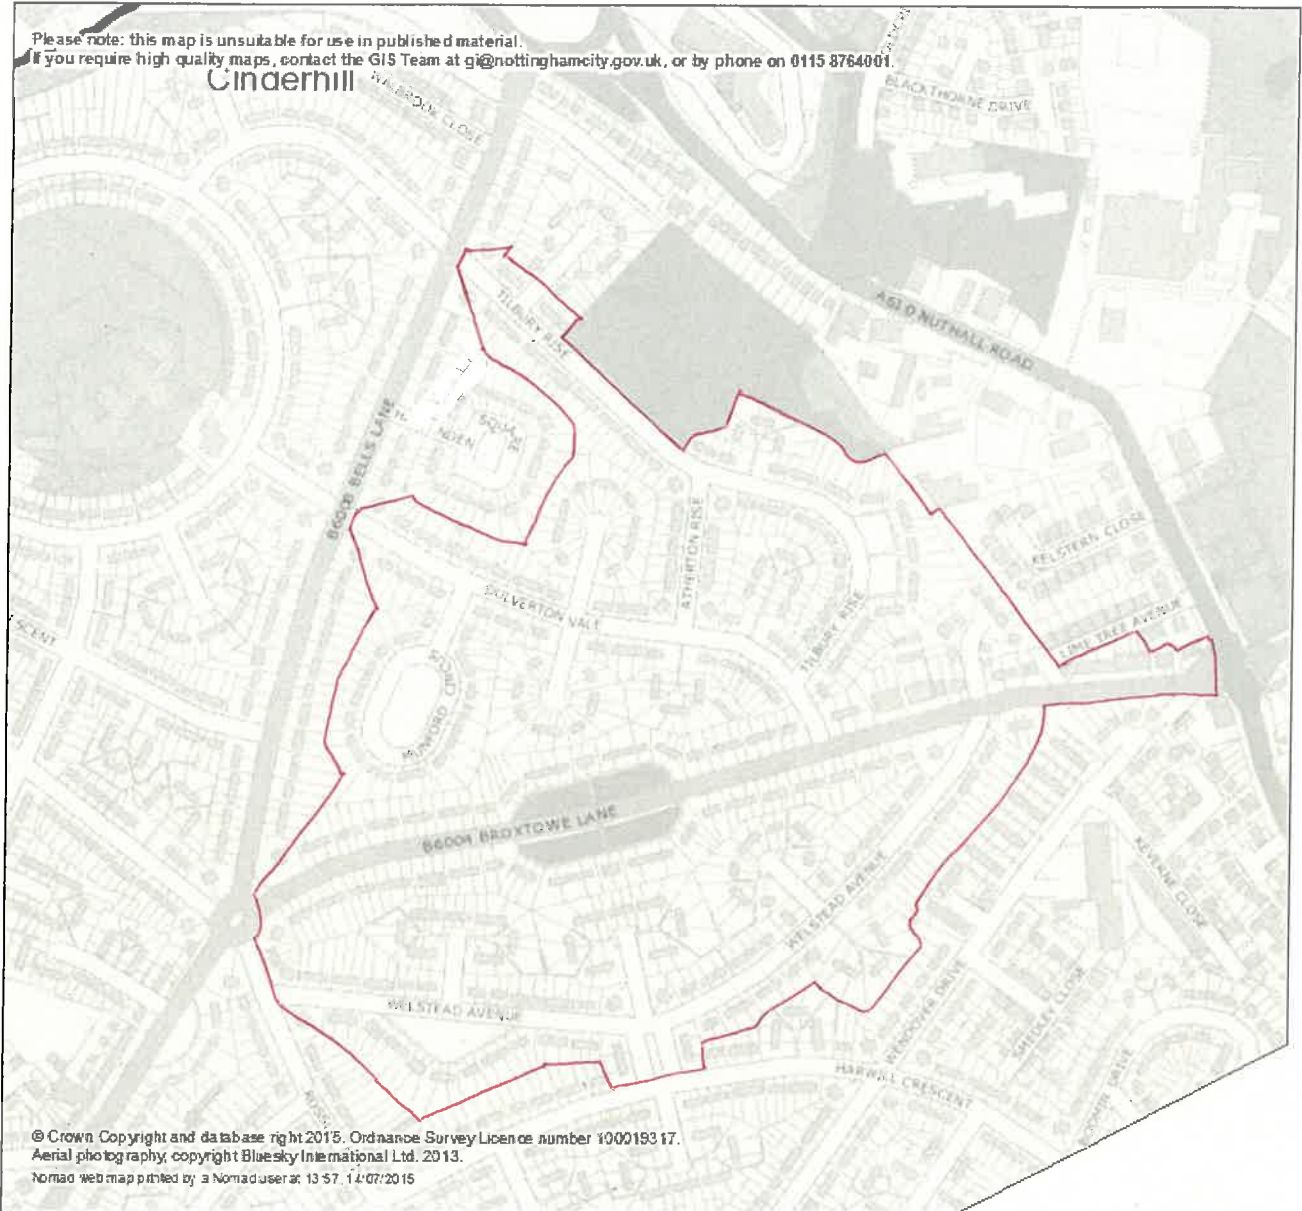

NOMAD printed map

Please note: this map is unsuitable for use in published material.
If you require high quality maps, contact the GIS Team at gi@nottinghamcity.gov.uk, or by phone on 0115 8764001.

Cinderhill

© Crown Copyright and database right 2015. Ordnance Survey Licence number 100019317.
Aerial photography, copyright Bluesky International Ltd. 2013.
Nomad web map printed by a Nomaduser at 13:57, 14/07/2015