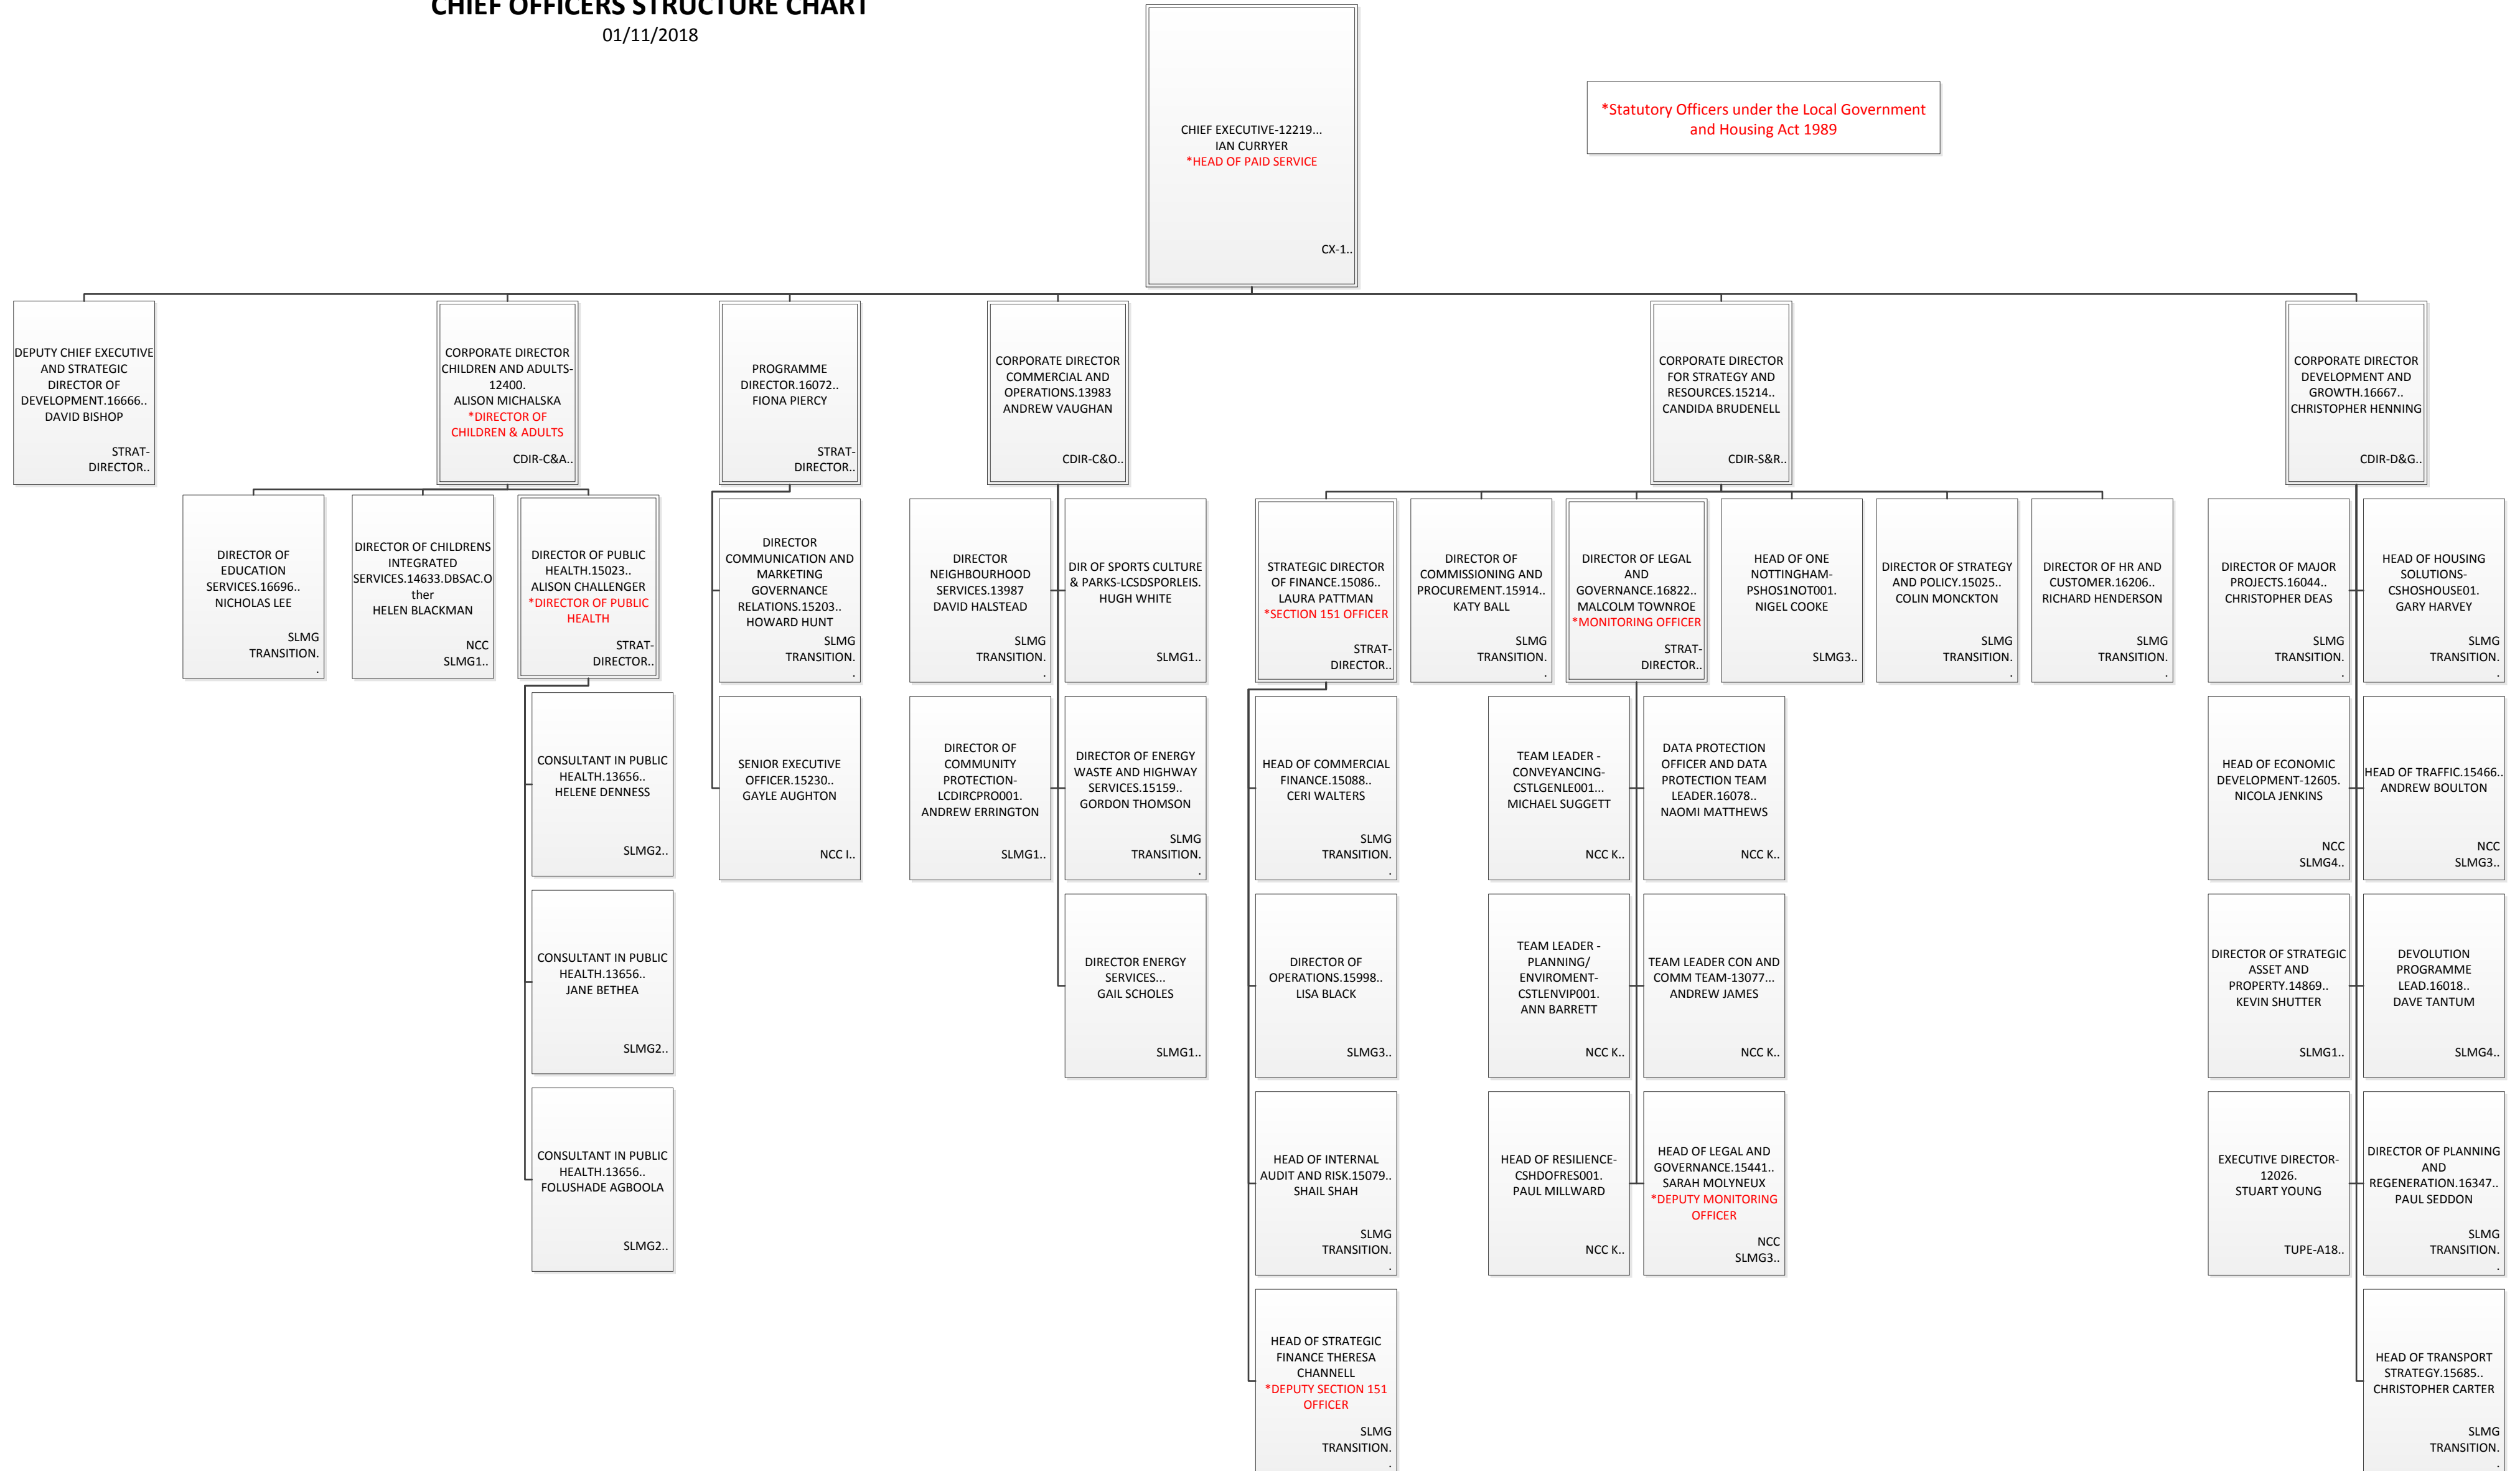

CHIEF OFFICERS STRUCTURE CHART

01/11/2018

*Statutory Officers under the Local Government and Housing Act 1989