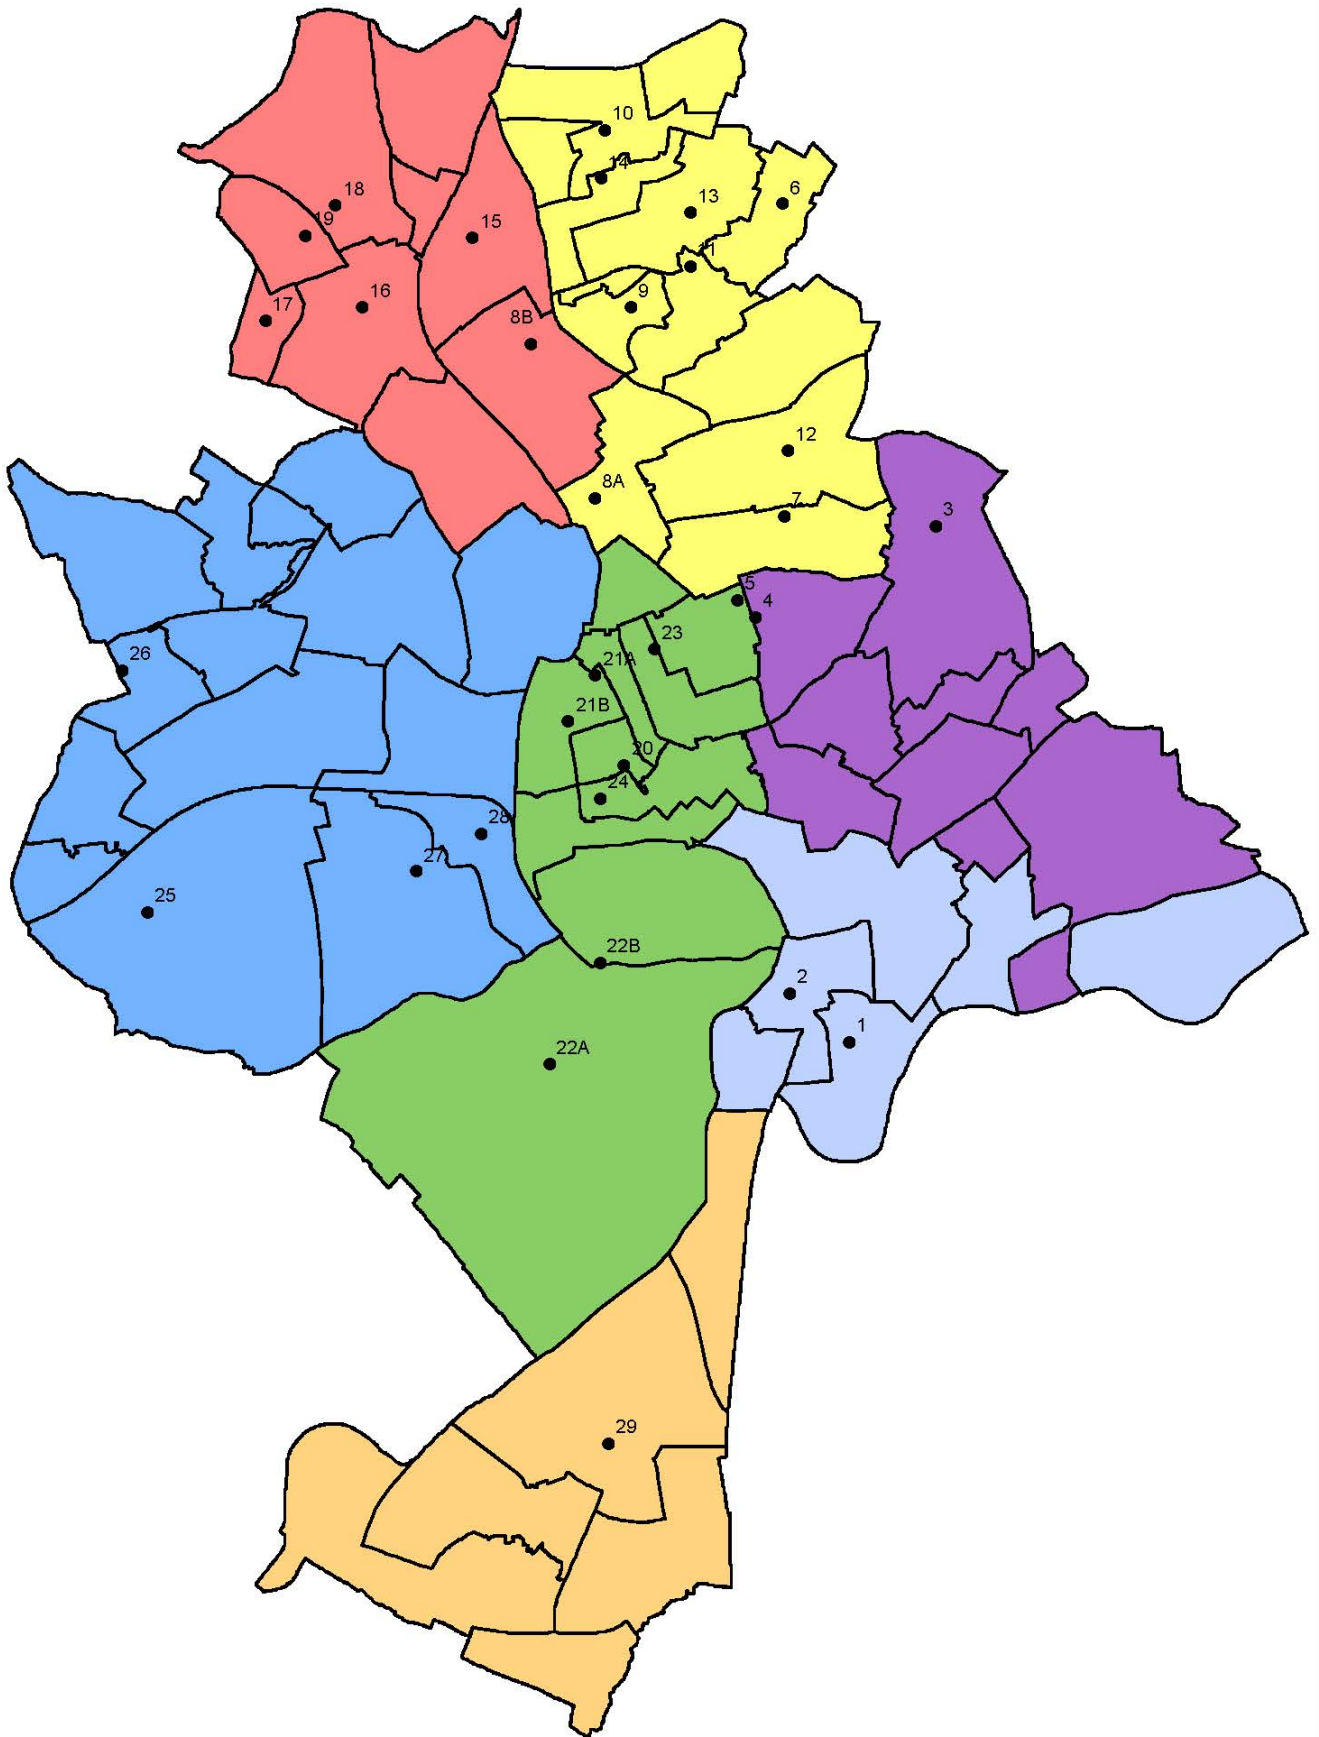

# Appendix 4 - Current Catchment Areas and School Locations

**Key****Catchment areas for community primary schools****NG1****NG2**

- 1 Greenfields Community Primary & Nursery School  
2 Welbeck Primary & Nursery School

**NG3**

- 3 Walter Halls Primary School (Nursery attached)

**NG5**

- 4 Carrington Primary & Nursery School  
5 Claremont Primary & Nursery School  
6 Glade Hill Primary & Nursery School  
7 Haydn Primary & Nursery School  
8A Heathfield Primary & Nursery School (Scotland Road)  
8B Heathfield Primary & Nursery School (Kersall Drive)  
9 Henry Whipple Primary & Nursery School  
10 Rise Park Primary & Nursery School  
11 Robin Hood Primary & Nursery School  
12 Seely Primary and Nursery School  
13 Southglade Primary & Nursery School  
14 Westglade Primary & Nursery School

**NG6**

- 15 Cantrell Primary & Nursery School

- 16 Crabtree Farm Primary & Nursery School  
17 Hempshill Hall Primary & Nursery School  
18 Rufford Primary & Nursery School  
19 Snape Wood Primary & Nursery School

**NG8**

- 25 Fernwood Primary School  
26 Melbury Primary School  
27 Middleton Primary & Nursery School  
28 Southwold Primary School & Early Years Centre

**NG11**

- 29 Dovecote Primary & Nursery School